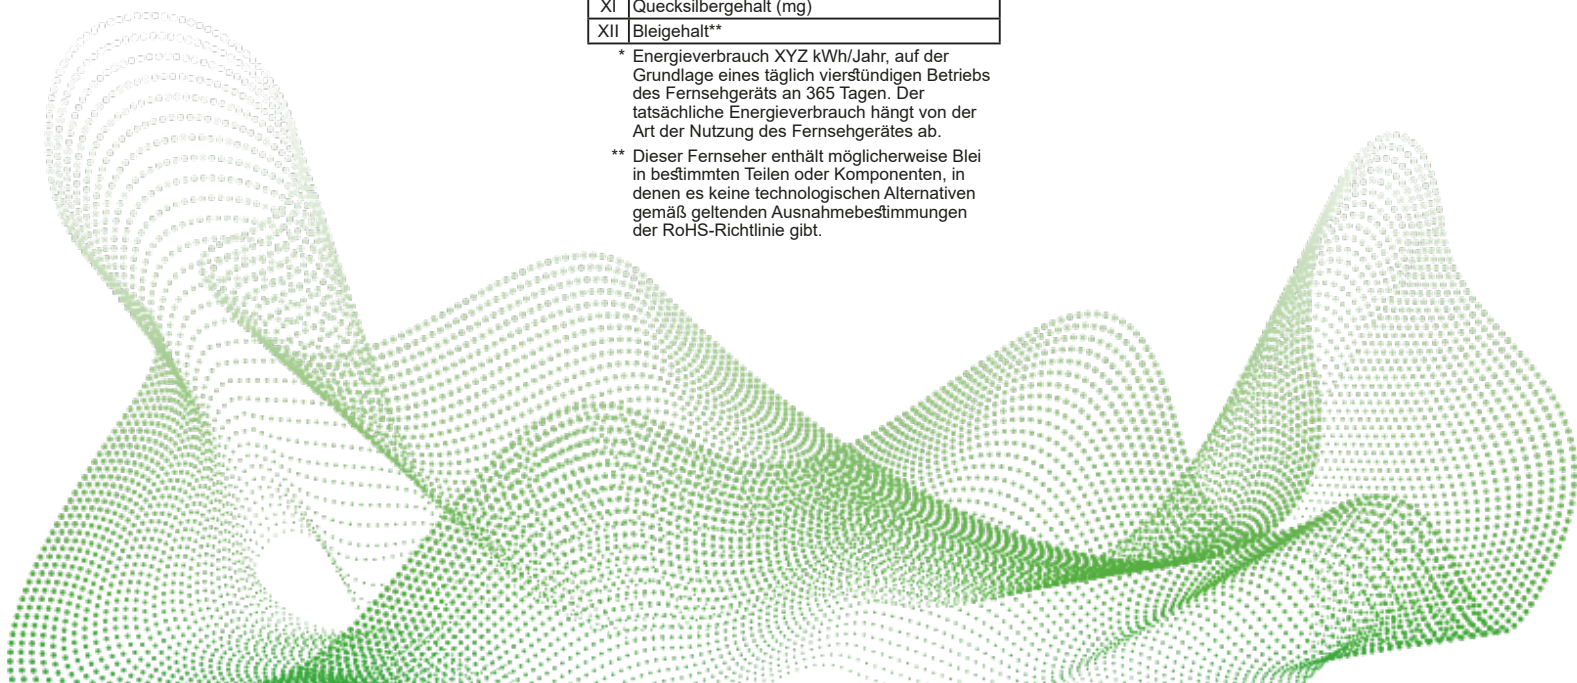

Deutsch	
I	Marke
II	Modell
III	Energieeffizienzklasse
IV	Bildschirmdiagonale - Centimeters
V	Bildschirmdiagonale - Zoll
VI	Leistungsaufnahme im Ein-Zustand [W]
VII	Energieverbrauch* [kWh/Jahr]
VIII	Leistungsaufnahme im Standbybetrieb [W]
IX	Bildschirmauflösung
X	Spitzenluminanzverhältnis
XI	Quecksilbergehalt (mg)
XII	Bleigehalt**

* Energieverbrauch XYZ kWh/Jahr, auf der Grundlage eines täglich vierstündigen Betriebs des Fernsehgeräts an 365 Tagen. Der tatsächliche Energieverbrauch hängt von der Art der Nutzung des Fernsehgerätes ab.

** Dieser Fernseher enthält möglicherweise Blei in bestimmten Teilen oder Komponenten, in denen es keine technologischen Alternativen gemäß geltenden Ausnahmeregelungen der RoHS-Richtlinie gibt.